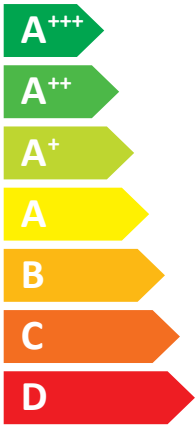

ENERG
енергия · ενεργεια

Y IJA
IE IA

Panasonic

WH-ADC0916H9E8/WH-UQ16HE8

A++

A

Two icons showing sound power levels for radiators. The top icon shows a speaker with sound waves and the text "46 dB". The bottom icon shows a house with sound waves and the text "62 dB".

Legend for power consumption in kW, shown as colored squares: dark blue for 18 kW, medium blue for 16 kW, and light blue for 16 kW.

2019

811/2013

ACXF86-16341