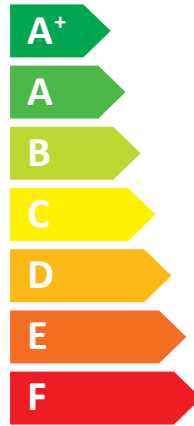

ENERG
енергия · ενεργεια

Y IJA
IE IA

Panasonic

WH-ADC0916H9E8/WH-UQ16HE8

A++

A

Two icons showing sound power levels for radiators. The top icon shows a speaker with sound waves and the text "46 dB". The bottom icon shows a house with sound waves and the text "62 dB".

Legend for power consumption in kW, shown as colored squares: dark blue for 18 kW, medium blue for 16 kW, and light blue for 16 kW.

2019

811/2013

ACXF86-16341